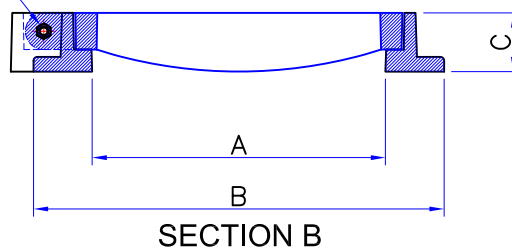

Features:  
 Hinge type.

BOLT & NUT FOR HINGE

Item code	Clear Opening A(mm)	Over Base B(mm)	Depth C(mm)	Loading (Tons)	Standard
RG-608DI	400 x 600	600 x 800	80	40	EN124/D400

(IF IN DOUBT, PLEASE ASK)