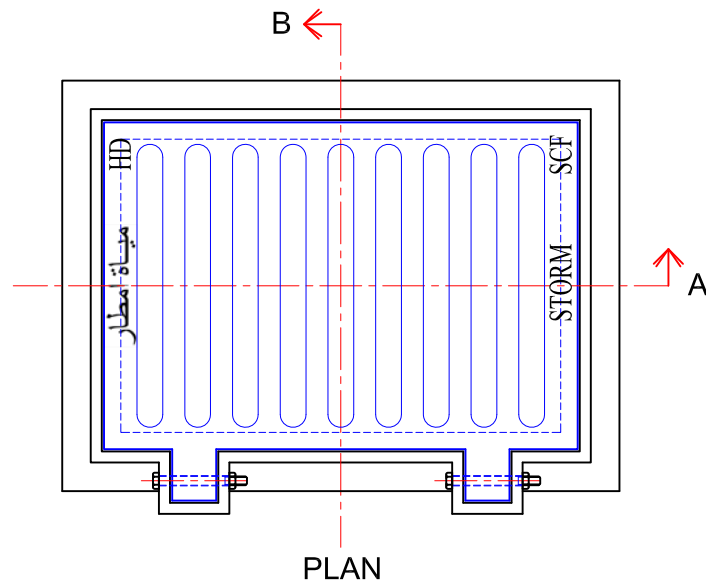

Features:  
 Hinge type.

BOLT & NUT FOR HINGE

Item code	Clear Opening A(mm)	Over Base B(mm)	Depth C(mm)	Loading (Tons)	Standard
RG-608DI	400 x 600	600 x 800	80	40	EN124/D400

(IF IN DOUBT, PLEASE ASK)