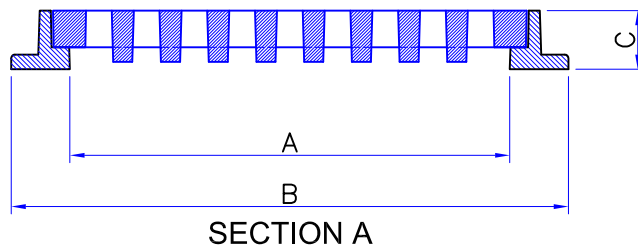

Features:  
 Hinge type.

BOLT & NUT FOR HINGE

Item code	Clear Opening A(mm)	Over Base B(mm)	Depth C(mm)	Loading (Tons)	Standard
RG-608DI	400 x 600	600 x 800	80	40	EN124/D400

(IF IN DOUBT, PLEASE ASK)