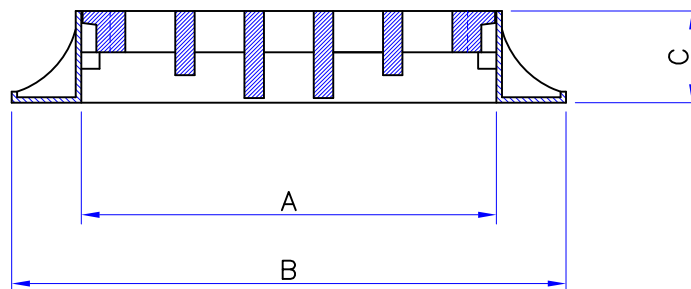

Item code	Clear Opening A(mm)	Over Base B(mm)	Depth C(mm)	Loading (Tons)	Standard
GRT-450 (HD)	450x450	600x535	100	40	EN124/D400

(IF IN DOUBT, PLEASE ASK)