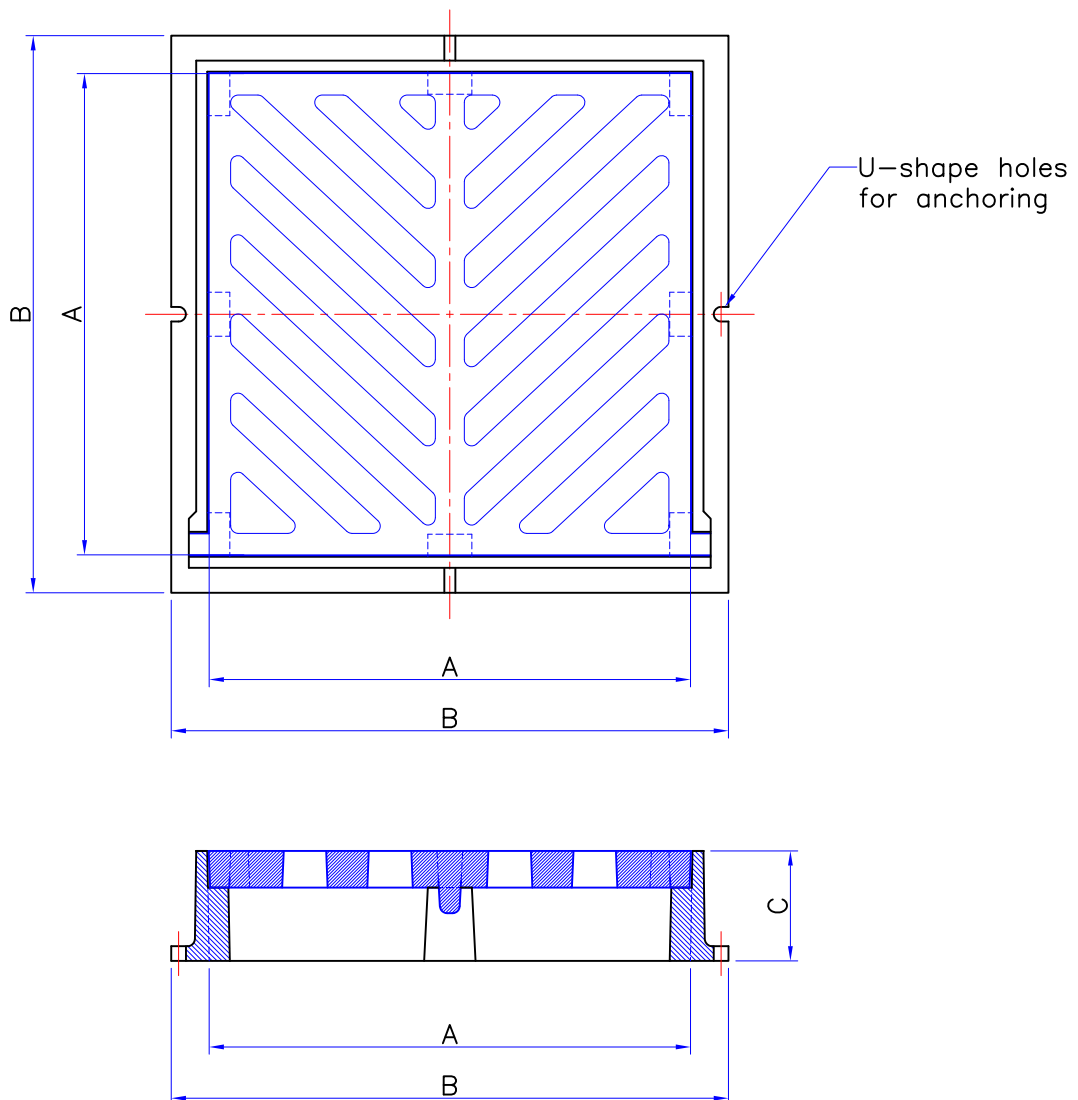

شركة المصنع السعودي القبرصي لسبك و تشكيل المعادن المحدودة
SAUDI CYPRUS FOUNDRIES LTD.

ITEM CATEGORY: GRATINGS AND FRAMES

ITEM DESCRIPTION: SQUARE GRATING AND FRAME

Cast iron
 Grating and frame.

Features:
 Hinge Type.
 Holes for anchoring.

Item code	Clear Opening A(mm)	Over Base B(mm)	Depth C(mm)	Loading (Tons)	Standard
SG-707DCI	600sq	710sq	150	40	EN124/D400

(IF IN DOUBT, PLEASE ASK)